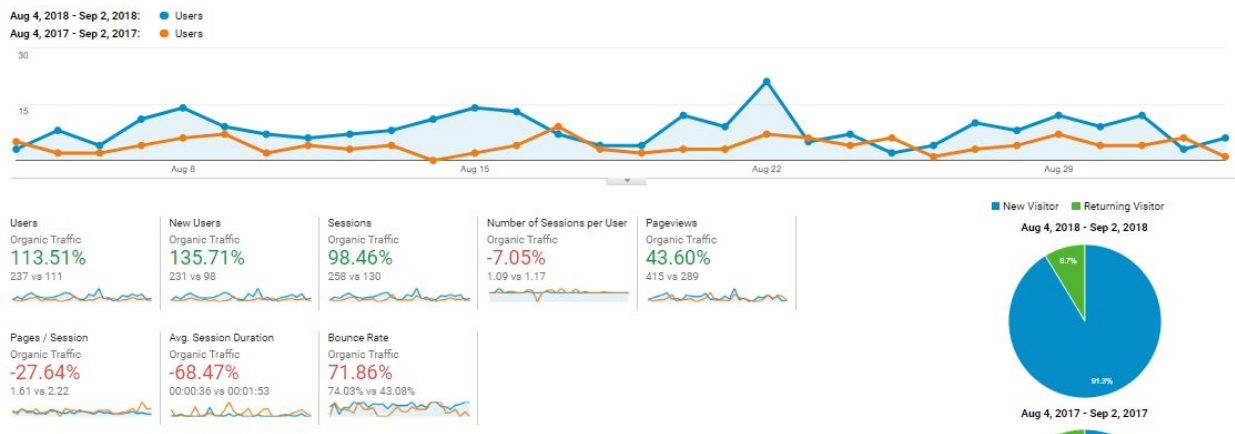

Sutton Slover Law

Monthly Online Marketing Report - September, 2018

Highlights: Organic search traffic is up 100% over this same period last year. We had 12 unique calls this period.

Organic search traffic is up nearly 100% over this same period last year. New users and page views improved this period as well.

Traffic

Important Keyword Ranks

We continue to make gains in ranks for important key phrases. As we build authority to suttonsloverlaw.com we'll continue to see gains in ranks and traffic in the coming months.